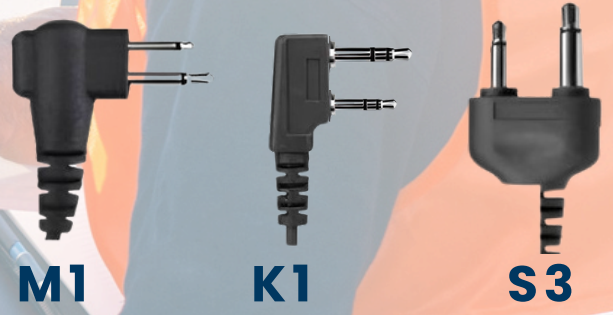

M1 Connector
K1 Connector
S3 Connector

D-Shaped,
PTT Mic,
Boom mic

Max-TMD

M1 Connector
K1 Connector
S3 Connector

D-Shaped,
PTT Mic,
Boom mic

Clear audio in noisy environments

Keep responses confidential

Radio stays safely in your pocket

Receive messages covertly

01628 878066

INFO@MAXIMONSOLUTIONS.COM

MAXIMON RADIO CONNECTIONS

P-4100	M1 Connector, 3.5mm	TP-3200	K1 Connector
P-4200	M1 Connector, 3.5mm	TP-446	K1 Connector
P-4460	M1 Connector, 3.5mm	WT-3100	K1 Connector
P-5200	Block	WT-446	K1 Connector
P-9200D	Block	WT-9446D	K1 Connector
P-9300	Block	TREK	K1 Connector
P-9500Dv2	M1 Connector, 3.5mm		
P-9510D	M1 Connector, 3.5mm		
P-9600D	M1 Connector, 3.5mm		
PR-P10M	/		
PR-P11M	/		
EXPRESS	Block		